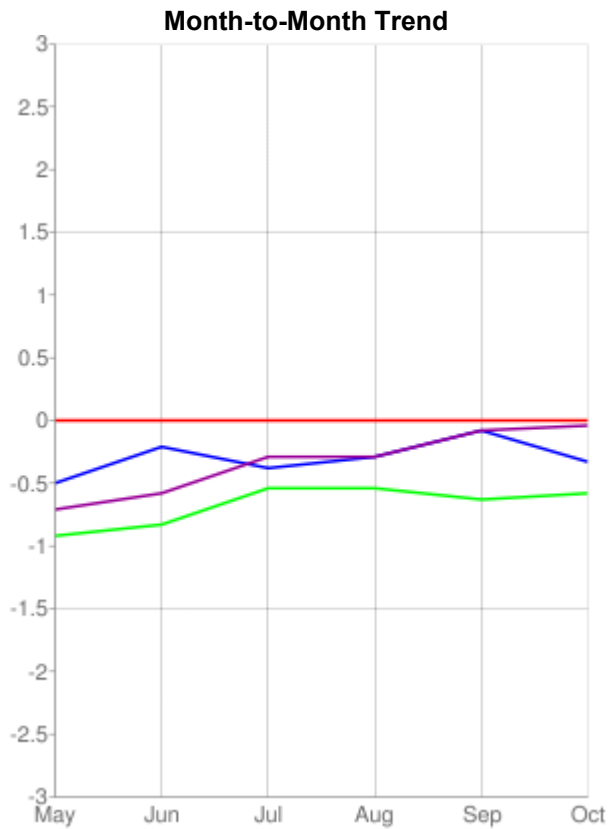

Tallis Index - Pacific Northwest Region October, 2010

Pacific Northwest	Current Period			Moving Average	
	This Month	Last Month	Change	3 Month	6 Month
Seattle	-0.58	-0.63	0.05	-0.58	-0.67
Tacoma	-0.33	-0.08	-0.25	-0.23	-0.30
Portland	-0.04	-0.08	0.04	-0.14	-0.33
Region	-0.32	-0.26	-0.69	-0.32	-0.43