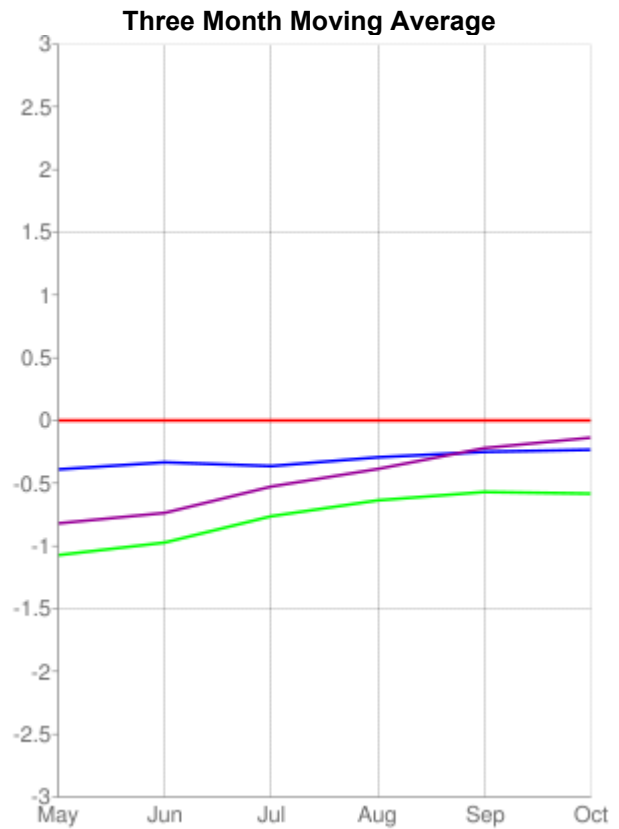

Tallis Index - Pacific Northwest Region October, 2010

Pacific Northwest	Current Period			Moving Average	
	This Month	Last Month	Change	3 Month	6 Month
Seattle	-0.58	-0.63	0.05	-0.58	-0.67
Tacoma	-0.33	-0.08	-0.25	-0.23	-0.30
Portland	-0.04	-0.08	0.04	-0.14	-0.33
Region	-0.32	-0.26	-0.69	-0.32	-0.43